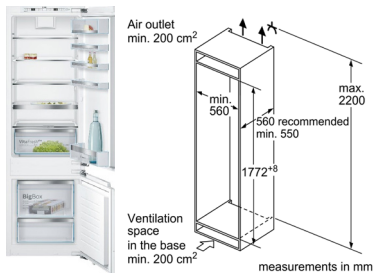

TỦ LẠNH ÂM HMH.KIS87AF30

F	R	X
16-19	0-3	2.5
20	0-1	3
21	0-1	3
22	0	4
	1	3.5
	2-3	3

Serie 2	Giá (đã bao gồm VAT): 26.300.000 VND	
Đặc tính sản phẩm	- Thiết kế độc lập với cửa màu trắng - Cửa có thể lắp đặt đảo chiều, dễ dàng vệ sinh - Công nghệ vận hành tiết kiệm năng lượng theo tiêu chuẩn Châu Âu: A+ - Thiết kế hiện đại với tay nắm ẩn vào trong cánh. Hệ thống đèn LED chiếu sáng bên trong. - Dung tích lên đến 279L - Công nghệ làm lạnh MultiAirflow tăng hiệu quả và tận dụng tối đa luồng khí lạnh	- Bảng điều khiển điện tử - Ngăn chứa MultiBox giúp việc lưu trữ rau quả, thực phẩm trở nên dễ dàng và thuận tiện hơn - Ngăn đông tiêu chuẩn 4 sao giúp việc lưu trữ được lâu hơn và hạn chế đến thấp nhất thất thoát dưỡng chất trong thực phẩm - Xuất xứ Thổ Nhĩ Kỳ
Chức năng an toàn	Các kệ kính cường lực chịu tải trọng cao	
Thông số kỹ thuật	- Màu: Inox; Trọng lượng: 61 kg - Độ ồn: 42 dB - Công suất: 100W - Điện năng tiêu thụ: 290 kWh/năm	- Hiệu điện thế: 220 – 240V - Cường độ: 10A; Tần số: 50Hz - Kích thước: 1760C x 600R x 660S mm

Serie 2	Giá (đã bao gồm VAT): 27.300.000 VND	
Đặc tính sản phẩm	- Thiết kế độc lập với cửa màu inox hạn chế bám vân tay và trầy xước - Cửa có thể lắp đặt đảo chiều, dễ dàng vệ sinh - Công nghệ vận hành tiết kiệm năng lượng theo tiêu chuẩn Châu Âu: A+ - Thiết kế hiện đại với tay nắm ẩn vào trong cánh. Hệ thống đèn LED chiếu sáng bên trong. - Dung tích lên đến 279L	- Công nghệ làm lạnh MultiAirflow tăng hiệu quả và tận dụng tối đa luồng khí lạnh - Bảng điều khiển điện tử - Ngăn chứa MultiBox giúp việc lưu trữ rau quả, thực phẩm trở nên dễ dàng và thuận tiện hơn - Ngăn đông tiêu chuẩn 4 sao giúp việc lưu trữ được lâu hơn và hạn chế đến thấp nhất thất thoát dưỡng chất trong thực phẩm - Xuất xứ Thổ Nhĩ Kỳ
Chức năng an toàn	Các kệ kính cường lực chịu tải trọng cao	
Thông số kỹ thuật	- Màu: Inox; Trọng lượng: 61 kg - Độ ồn: 42 dB - Công suất: 100W - Điện năng tiêu thụ: 290 kWh/năm	- Hiệu điện thế: 220 – 240V - Cường độ: 10A; Tần số: 50Hz - Kích thước: 1760C x 600R x 660S mm

Serie 6	Giá (đã bao gồm VAT): 80.900.000 VND	
Đặc tính sản phẩm	- Thiết kế âm tủ với cửa có thể lắp mặt gỗ phía trước theo ý thích và thiết kế riêng của từng gian bếp - Cửa có thể lắp đặt đảo chiều, dễ dàng vệ sinh - Công nghệ vận hành tiết kiệm năng lượng theo tiêu chuẩn Châu Âu: A++ - Thiết kế hiện đại với ngăn chứa lớn - Hệ thống đèn LED chiếu sáng bên trong. - Dung tích lên đến 276L	- Công nghệ làm lạnh MultiAirflow tăng hiệu quả và tận dụng tối đa luồng khí lạnh - Bảng điều khiển điện tử - Ngăn chứa MultiBox giúp việc lưu trữ rau quả, thực phẩm trở nên dễ dàng và thuận tiện hơn - Ngăn đông tiêu chuẩn 4 sao giúp việc lưu trữ được lâu hơn, hạn chế đến thấp nhất thất thoát dưỡng chất - Xuất xứ Đức
Chức năng an toàn	- Bộ lọc mùi với than hoạt tính được tích hợp bên trong tủ - Các kệ kính cường lực chịu tải trọng cao	
Thông số kỹ thuật	- Màu: Trắng - Trọng lượng: 71 kg - Độ ồn: 38 dB - Công suất: 90W	- Hiệu điện thế: 220 – 240V - Cường độ: 10A; Tần số: 50Hz - Kích thước: 1772C x 558R x 545S mm