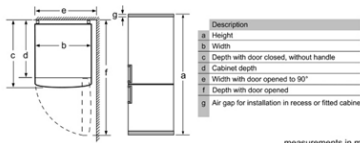

Tủ lạnh đơn

TỦ LẠNH 2 CẢNH NGẮN ĐÁ DƯỚI HMH.KGN33NW20G

Appliance name	a	b	c	d	e	f	g
KGN33 (inner handle)	1700	600	660	590	600	1210	12

TỦ LẠNH 2 CẢNH NGẮN ĐÁ DƯỚI HMH.KGN33NL20G

Appliance name	a	b	c	d	e	f	g
KGN33 (inner handle)	1760	600	660	590	600	1210	12

TỦ LẠNH ÂM HMH.KIS87AF30

F	R	X
16-19	0-3	2.5
20	0-1	3
21	0-1	3
22	0	4
	1	3.5
	2-3	3

Serie 2	Giá (đã bao gồm VAT): 26.300.000 VND	
Đặc tính sản phẩm	- Thiết kế độc lập với cửa màu trắng - Cửa có thể lắp đặt đảo chiều, dễ dàng vệ sinh - Công nghệ vận hành tiết kiệm năng lượng theo tiêu chuẩn Châu Âu: A+ - Thiết kế hiện đại với tay nắm ẩn vào trong cánh. Hệ thống đèn LED chiếu sáng bên trong. - Dung tích lên đến 279L - Công nghệ làm lạnh MultiAirflow tăng hiệu quả và tận dụng tối đa luồng khí lạnh	- Bảng điều khiển điện tử - Ngăn chứa MultiBox giúp việc lưu trữ rau quả, thực phẩm trở nên dễ dàng và thuận tiện hơn - Ngăn đông tiêu chuẩn 4 sao giúp việc lưu trữ được lâu hơn và hạn chế đến thấp nhất thất thoát dưỡng chất trong thực phẩm - Xuất xứ Thổ Nhĩ Kỳ
Chức năng an toàn	Các kệ kính cường lực chịu tải trọng cao	
Thông số kỹ thuật	- Màu: Inox; Trọng lượng: 61 kg - Độ ồn: 42 dB - Công suất: 100W - Điện năng tiêu thụ: 290 kWh/năm	- Hiệu điện thế: 220 – 240V - Cường độ: 10A; Tần số: 50Hz - Kích thước: 1760C x 600R x 660S mm